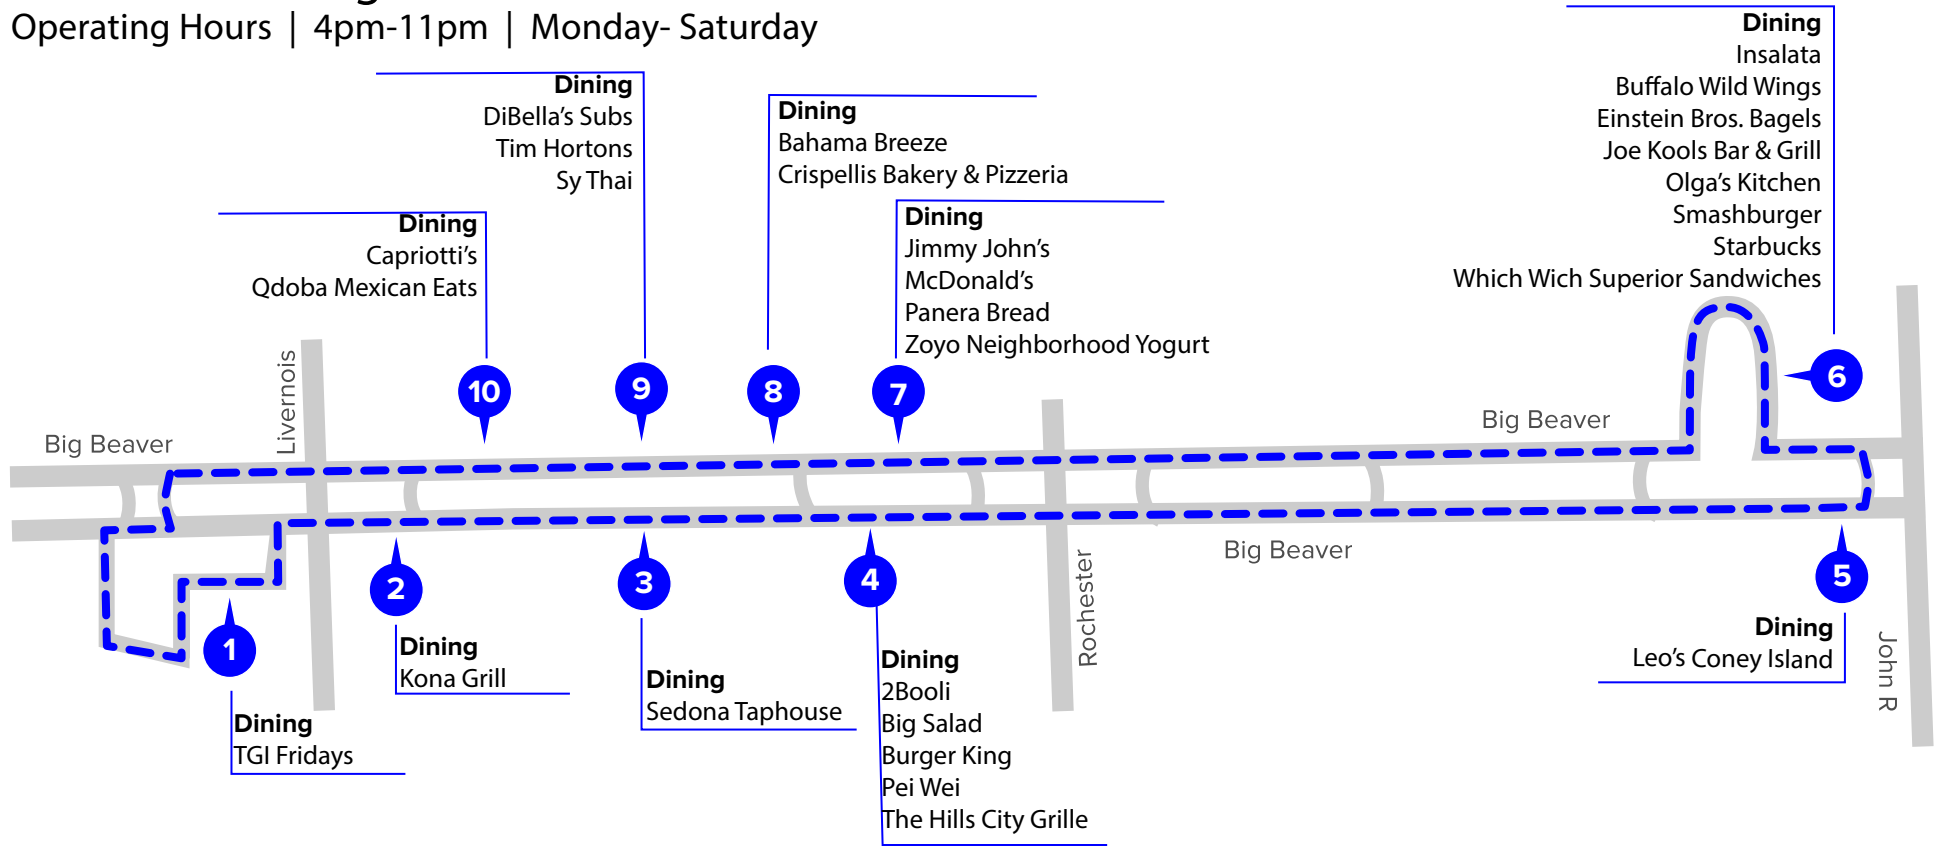

VISITOR'S GUIDE - BLUE LINE

Shuttle traveling Livernois to John R.

Operating Hours | 4pm-11pm | Monday- Saturday

VISITOR'S GUIDE - RED LINE

Shuttle & Trolley traveling Livernois to Coolidge

Operating Hours | 4pm-11pm | Monday- Saturday