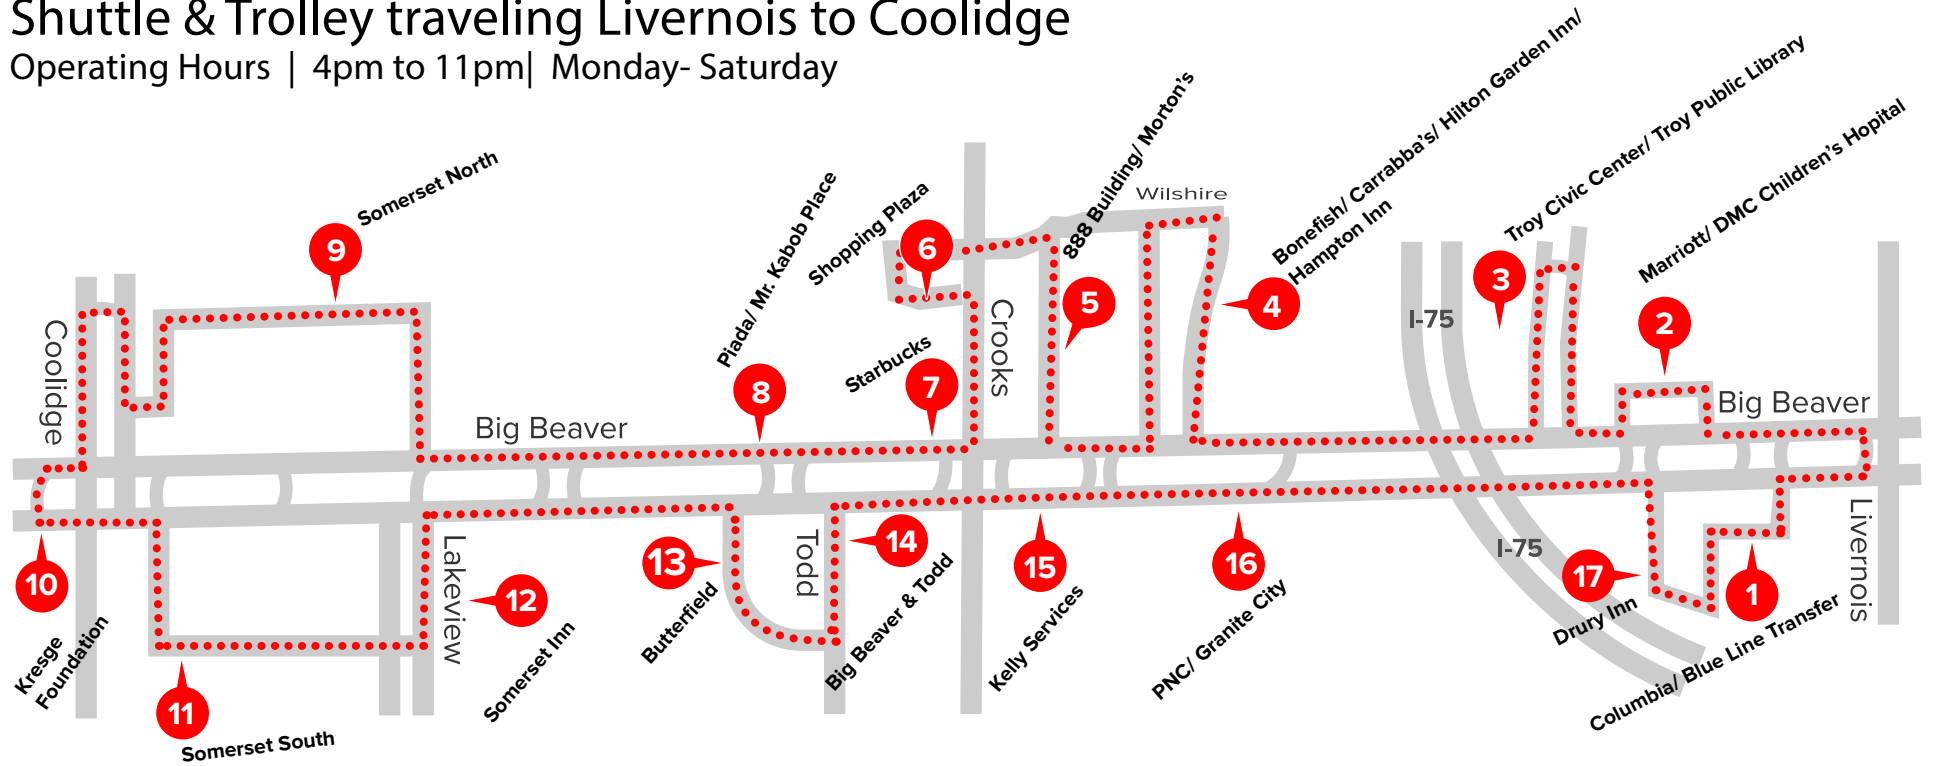

BIG BEAVER SHUTTLE- RED LINE

Shuttle & Trolley traveling Livernois to Coolidge

Operating Hours | 4pm to 11pm| Monday- Saturday

BIG BEAVER SHUTTLE- BLUE LINE

Shuttle traveling Livernois to John R.

Operating Hours | 4pm to 11pm | Monday- Saturday