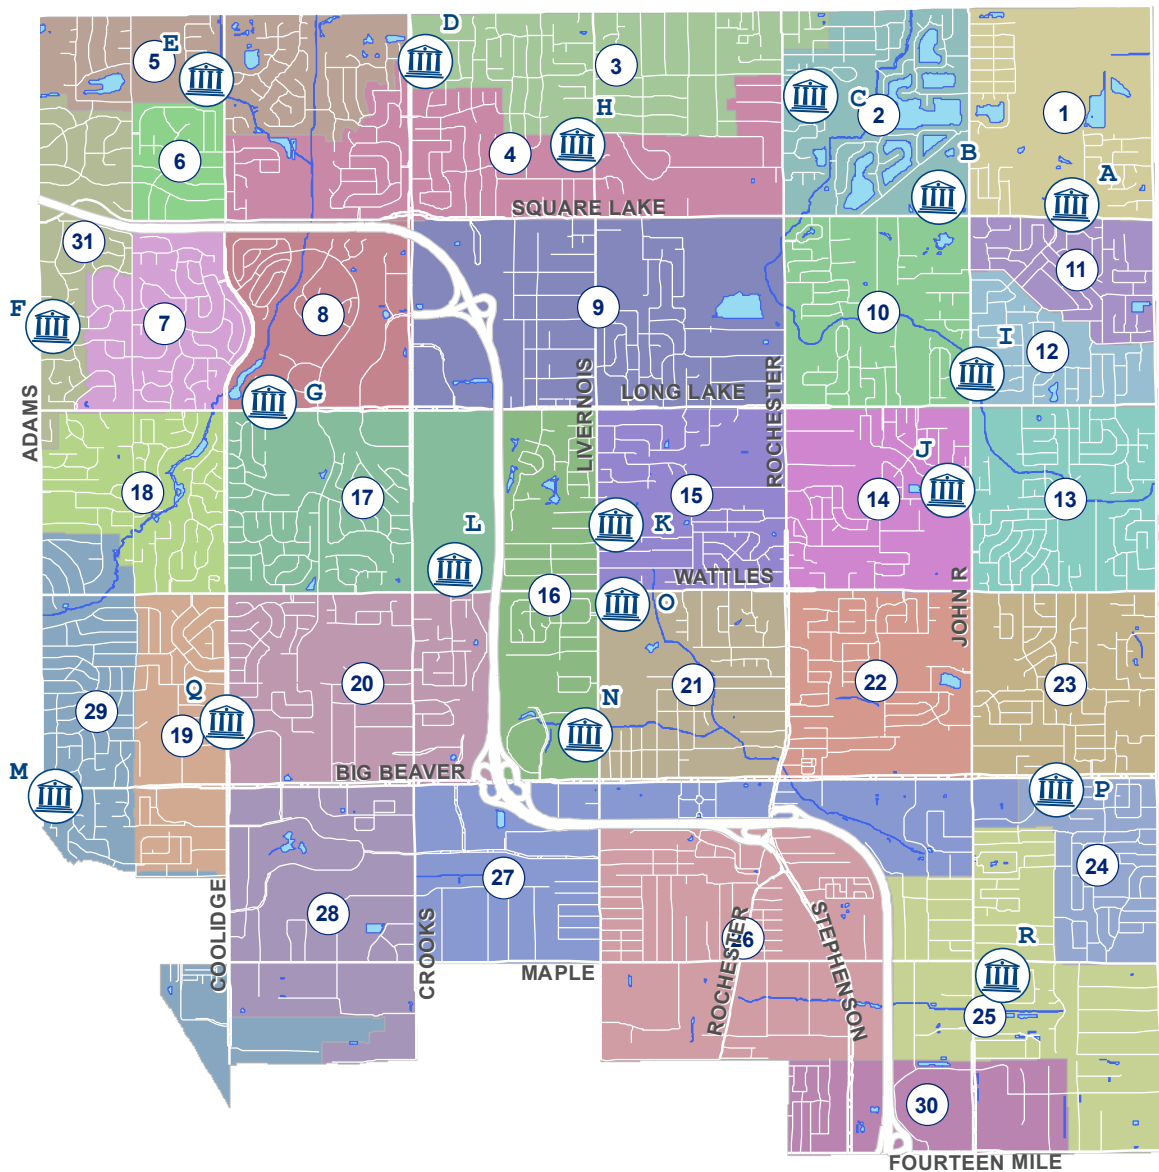

Voting Precinct Map

PRECINCT	ADDRESS	LOCATION	MAP ID
1	2601 E SQUARE LAKE	EVANSWOOD CHURCH OF GOD	A
2	1825 E SQUARE LAKE	KENSINGTON COMMUNITY CHURCH	B
3	6600 ROCHESTER	WOODSIDE BIBLE CHURCH	C
4	6363 LIVERNOIS	FIRST UNITED METHODIST CHURCH OF TROY	H
5	6710 CROOKS	FAITH APOSTOLIC CHURCH	D
6	6685 COOLIDGE HWY	TROY NATURE CENTER	E
7	5500 ADAMS	ST STEPHEN EPISCOPAL CHURCH	F
8	1800 W LONG LAKE	NORTHFIELD HILLS BAPTIST CHURCH	G
9	6363 LIVERNOIS	FIRST UNITED METHODIST CHURCH OF TROY	H
10	1825 E SQUARE LAKE	KENSINGTON COMMUNITY CHURCH	B
11	2601 E SQUARE LAKE	EVANSWOOD CHURCH OF GOD	A
12	6600 ROCHESTER	WOODSIDE BIBLE CHURCH	C
13	2075 E LONG LAKE	BETHESDA ROMANIAN PENTECOSTAL CHURCH	I
14	4571 JOHN R	ST ANASTASIA CATHOLIC CHURCH	J
15	200 E WATTLES	ST LUCY CROATIAN CHURCH	O
16	4328 LIVERNOIS	FIRST PRESBYTERIAN CHURCH	K
17	760 W WATTLES	ST NICHOLAS GREEK ORTHODOX CHURCH	L
18	5500 ADAMS	ST STEPHEN EPISCOPAL CHURCH	F
19	3333 COOLIDGE	LUTHERAN CHURCH OF THE MASTER	Q
20	760 W WATTLES	ST NICHOLAS GREEK ORTHODOX CHURCH	L
21	200 E WATTLES	ST LUCY CROATIAN CHURCH	O
22	4571 JOHN R	ST ANASTASIA CATHOLIC CHURCH	J
23	2442 E BIG BEAVER	ST JOSEPH CHALDEAN CATHOLIC CHURCH	P
24	2160 E MAPLE	ST GEORGE ANTIOCHIAN ORTHODOX CHURCH	R
25	2160 E MAPLE	ST GEORGE ANTIOCHIAN ORTHODOX CHURCH	R
26	3179 LIVERNOIS	TROY COMMUNITY CENTER	N
27	3179 LIVERNOIS	TROY COMMUNITY CENTER	N
28	3333 COOLIDGE	LUTHERAN CHURCH OF THE MASTER	Q
29	3955 W BIG BEAVER	CENTRAL WOODWARD CHRISTIAN CHURCH	M
30	3179 LIVERNOIS	TROY COMMUNITY CENTER	N
31	6685 COOLIDGE HWY	TROY NATURE CENTER	E

- Voting Precinct
- Polling Location