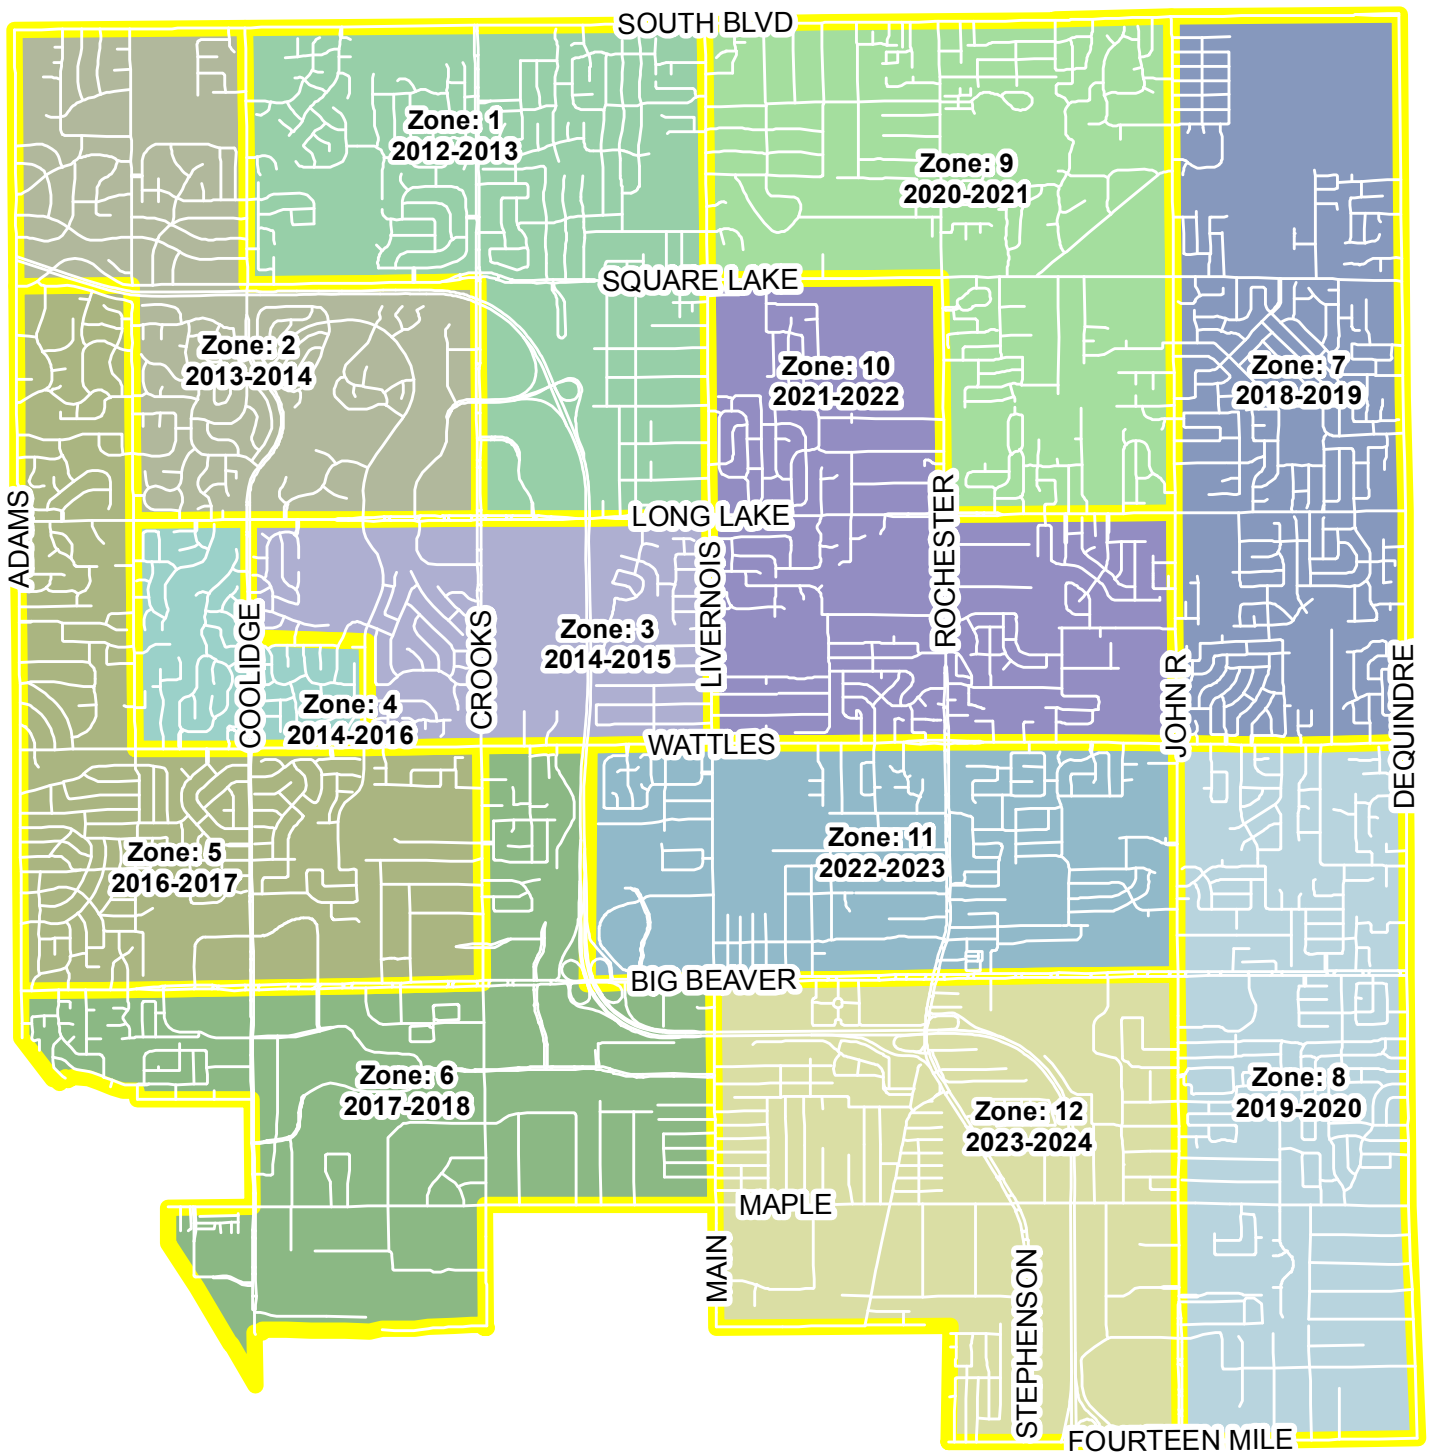

Sidewalk Replacement Program

Legend

Sidewalk Replacement Zone

Zone - Year Scheduled